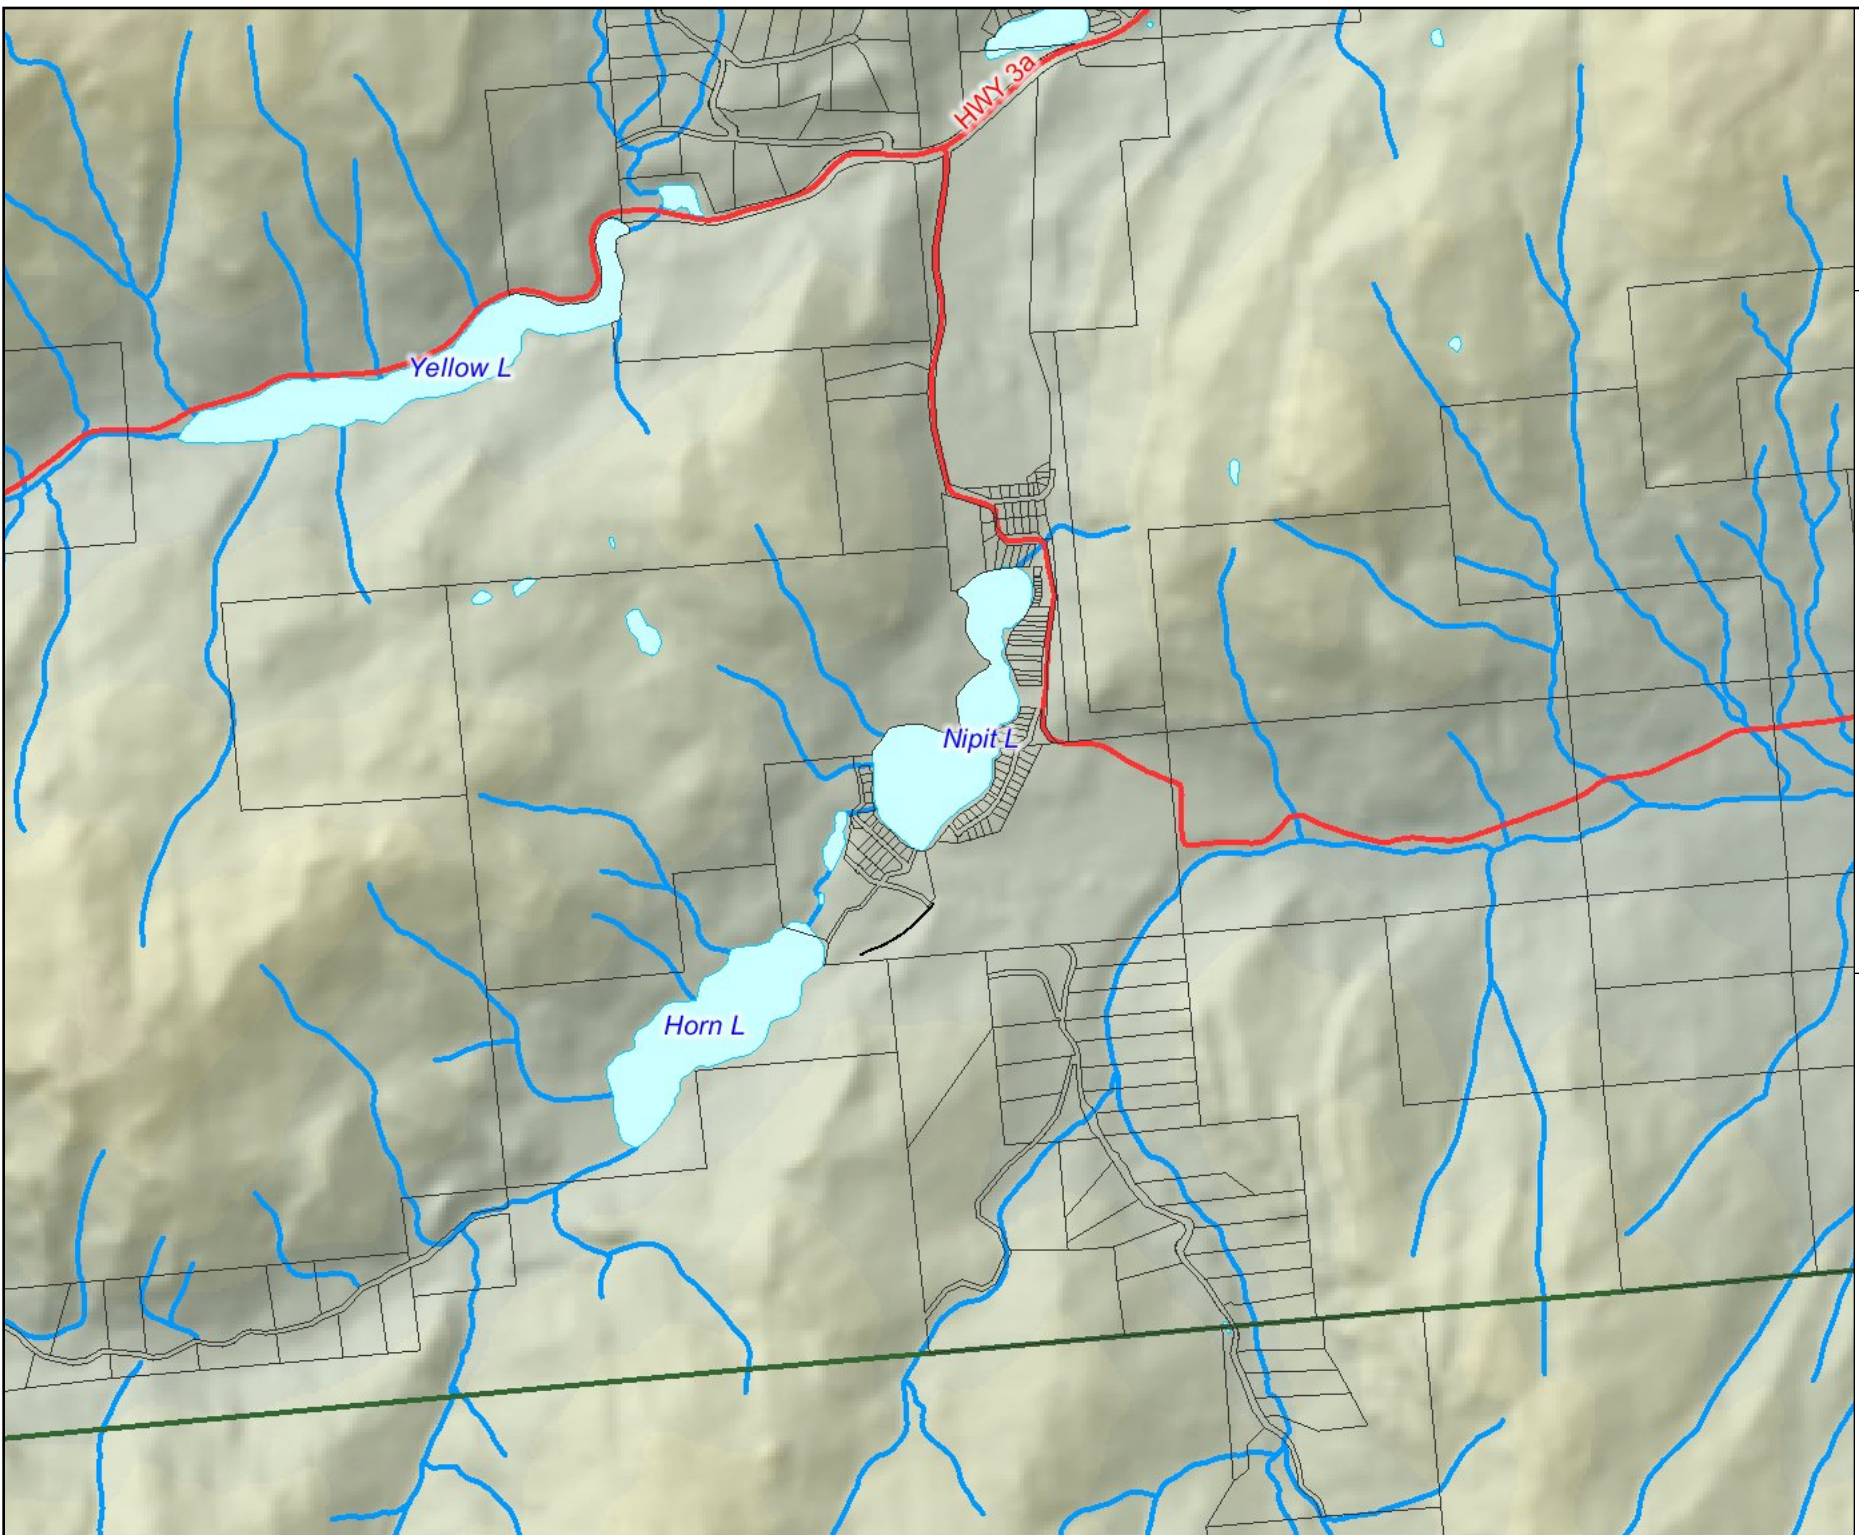

RDOS BASE MAP

Legend:

- Parcels
- RDOS Boundary
- Electoral Boundary
- Major Highways
- Lakes
- Streams
- Parks

Scale: 1:30,323

December 12, 2006